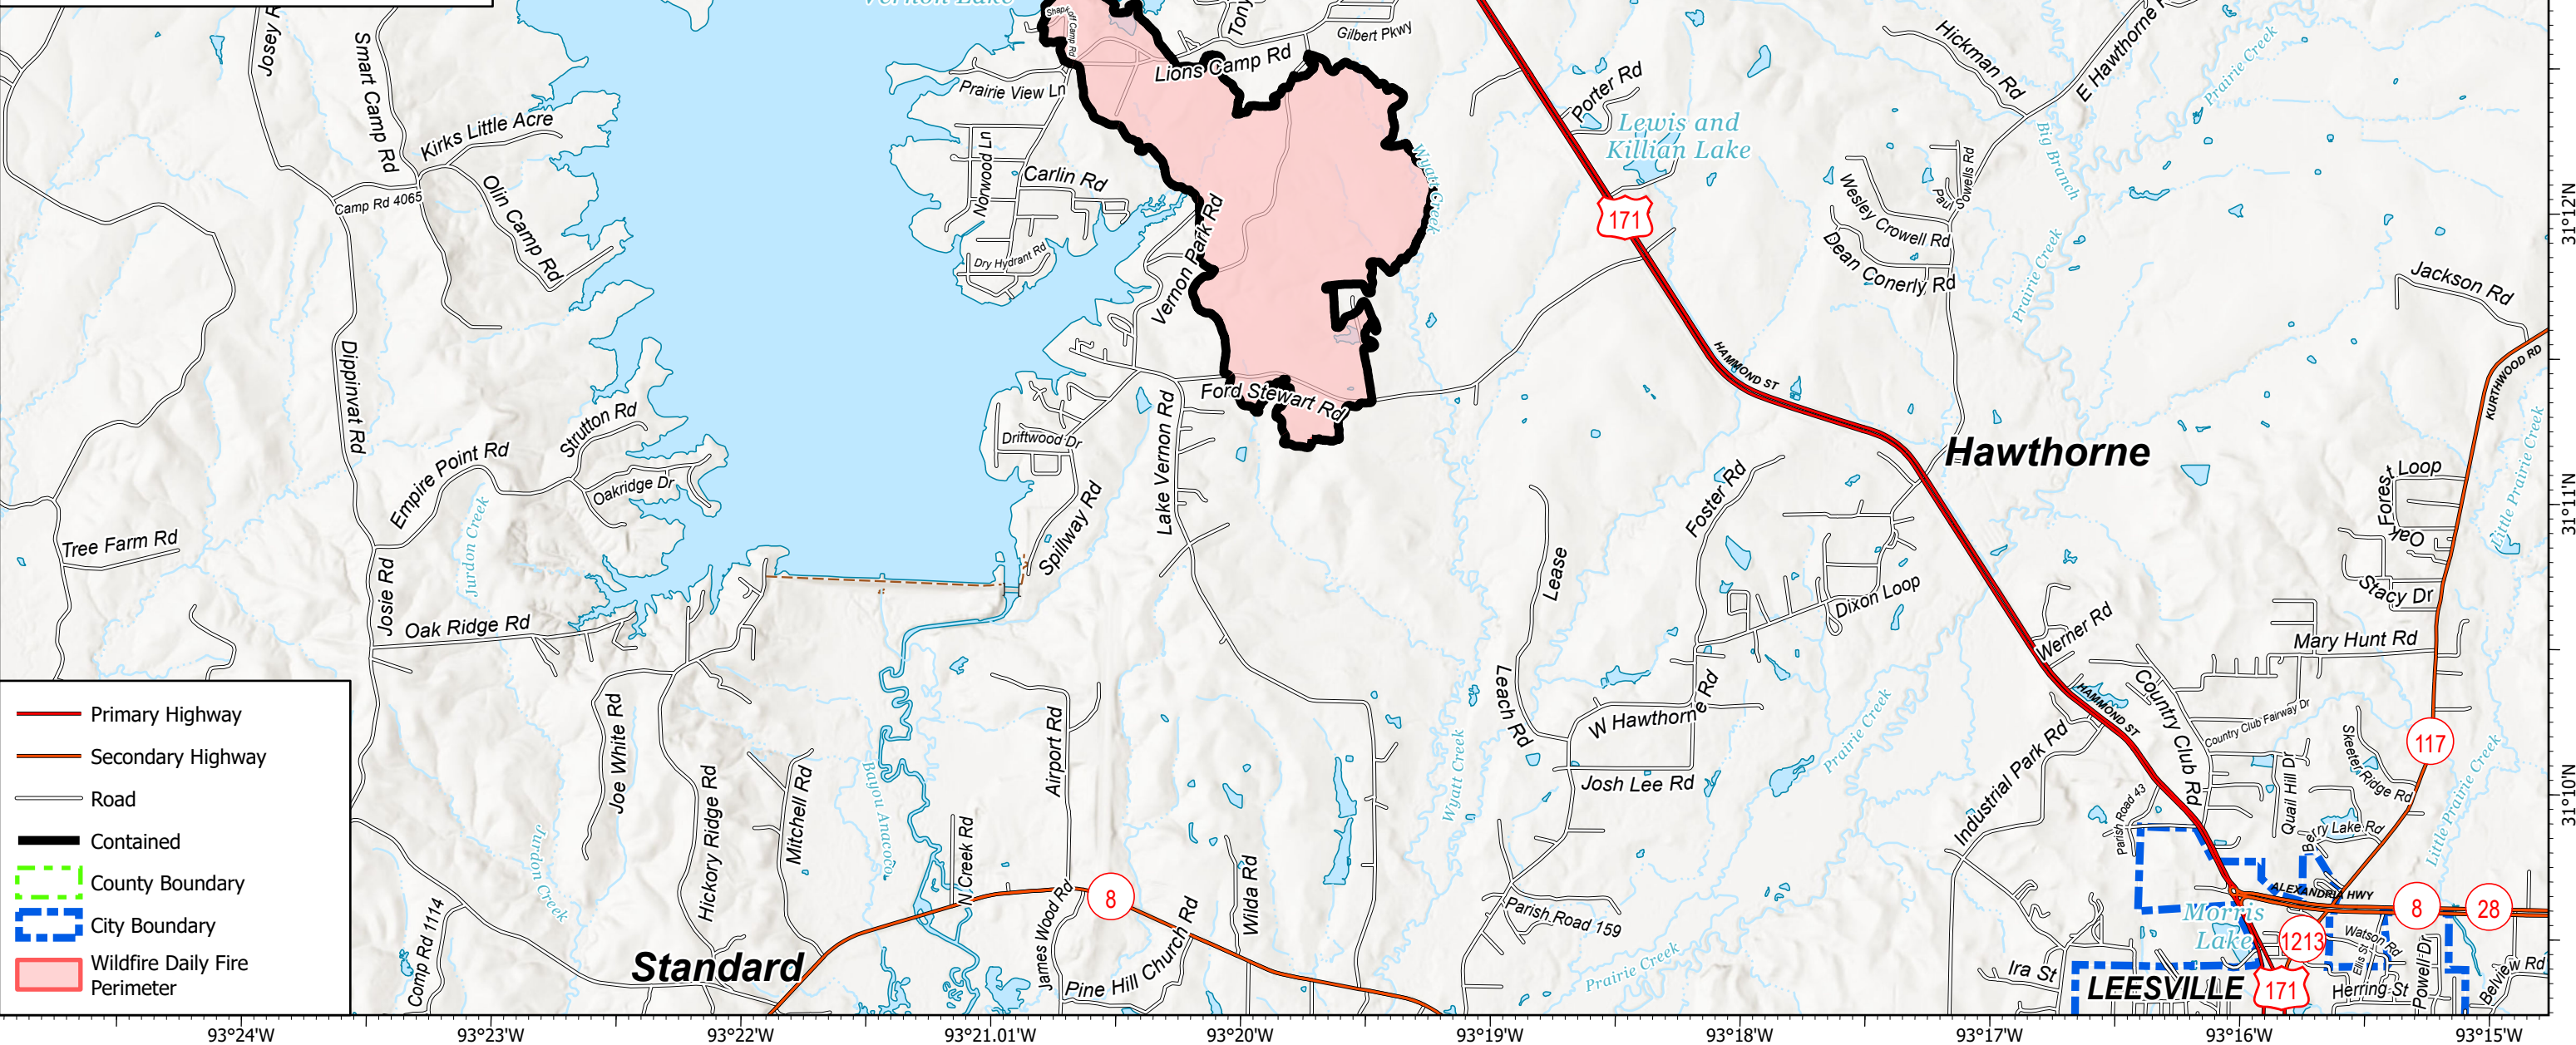

# Public Information

Lions Camp Road  
LA-LAS-000281  
September 25, 2023

787 acres at 9/8/2023 @ 0900

1:40,000 | SA Gold Team GIS | 9/24/2023 2139  
Acres from IR and GPS  
North American 1983 Datum, LatLong Grid

- Primary Highway
- Secondary Highway
- Road
- Contained
- County Boundary
- City Boundary
- Wildfire Daily Fire Perimeter